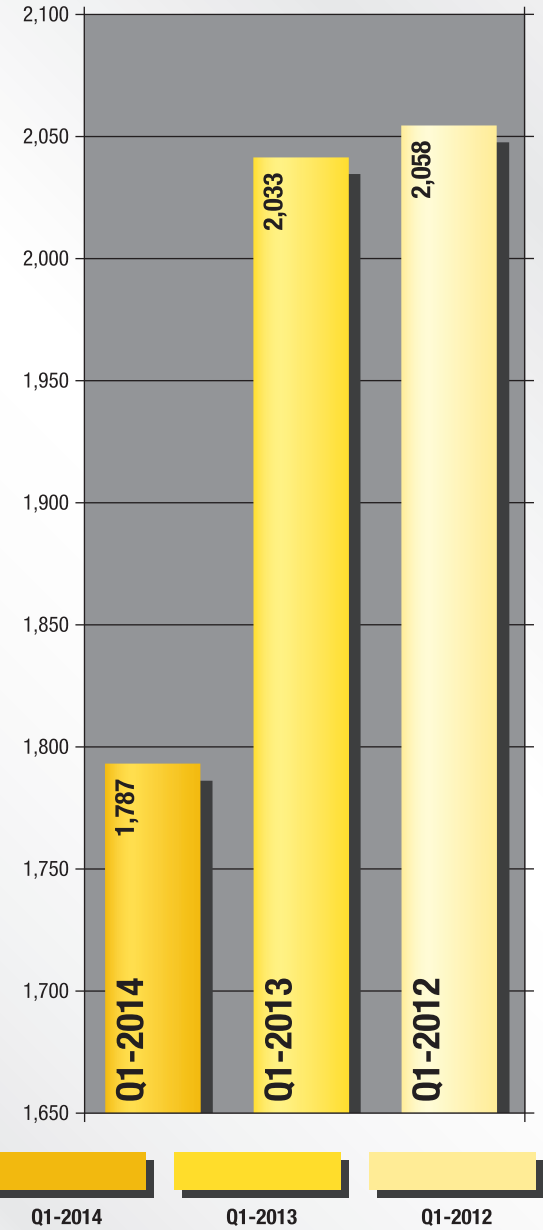

MEDIAN SALE PRICE

SALES VOLUME

SOLD LISTINGS

Most Accurate Real Estate Source in Southern California™ 6/8/14

www.TheMLS.com™

Information herein deemed reliable, but not guaranteed. Questions regarding this information may be sent by e-mail to Marketing@TheMLS.com.

TheMLS.com™ Goes Mobile!
 Download **The MLS App** Today
 Text: **The MLS** to **87778**
Updated Every 15 Minutes