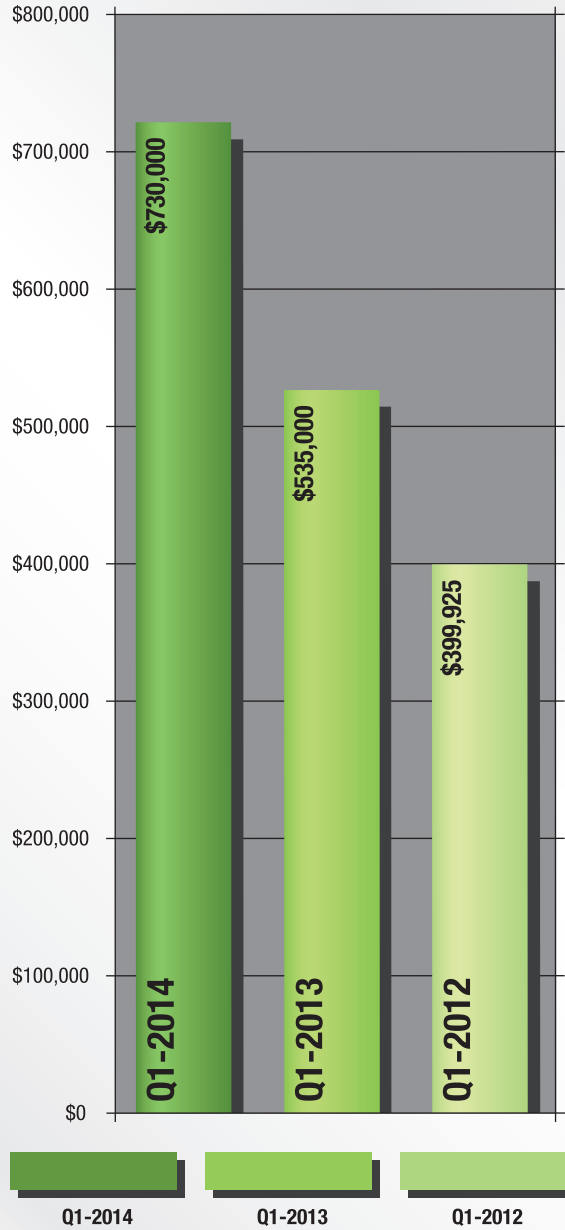

MEDIAN SALE PRICE

SALES VOLUME

SOLD LISTINGS

Most Accurate Real Estate Source in Southern California™ 6/8/14

www.TheMLS.com™

Information herein deemed reliable, but not guaranteed. Questions regarding this information may be sent by e-mail to Marketing@TheMLS.com.

TheMLS.com™ Goes Mobile!
 Download **The MLS App** Today
 Text: **The MLS** to **87778**
Updated Every 15 Minutes