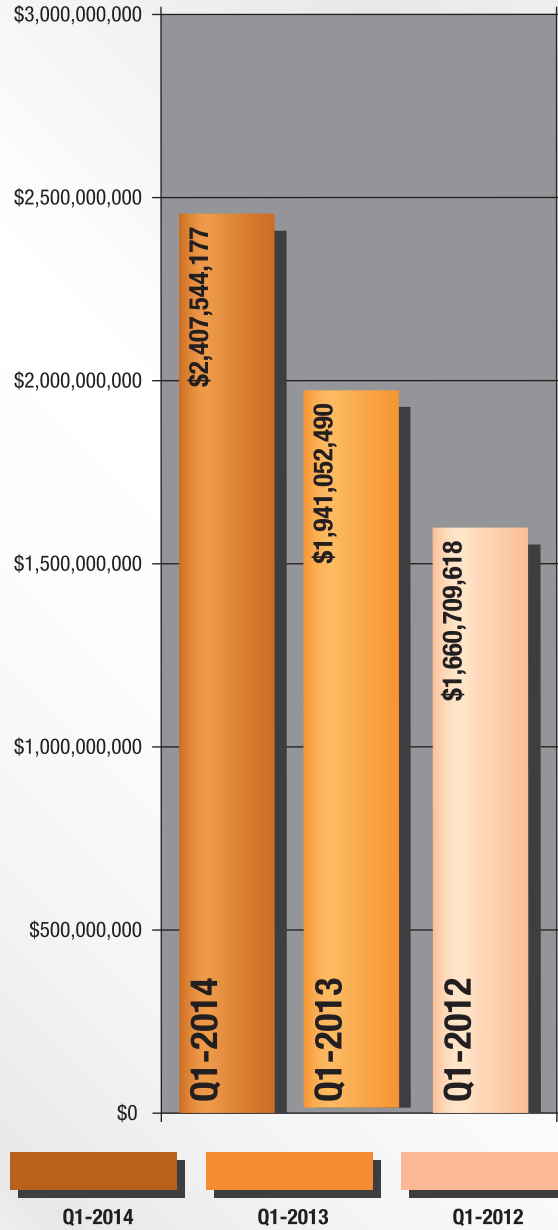

MEDIAN SALE PRICE

SALES VOLUME

SOLD LISTINGS

Most Accurate Real Estate Source in Southern California™ 6/8/14

www.TheMLS.com™

Information herein deemed reliable, but not guaranteed. Questions regarding this information may be sent by e-mail to Marketing@TheMLS.com.

TheMLS.com™ Goes Mobile!
 Download **The MLS App** Today
 Text: **The MLS** to **87778**
Updated Every 15 Minutes